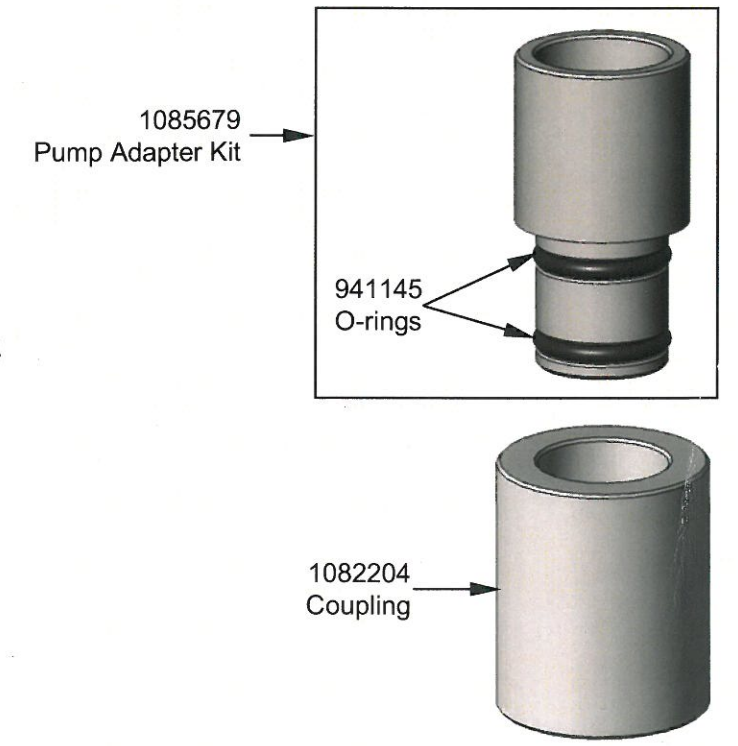

e® Generation II Powder Feed Pump

Corona Pump
Tribomatic® Pump

**1095924
Tribomatic Pump
Assembly**

Optional Pump Mounts

**1095922
Corona Pump
Assembly**

190 O-rings shipped loose
use with lance assemblies