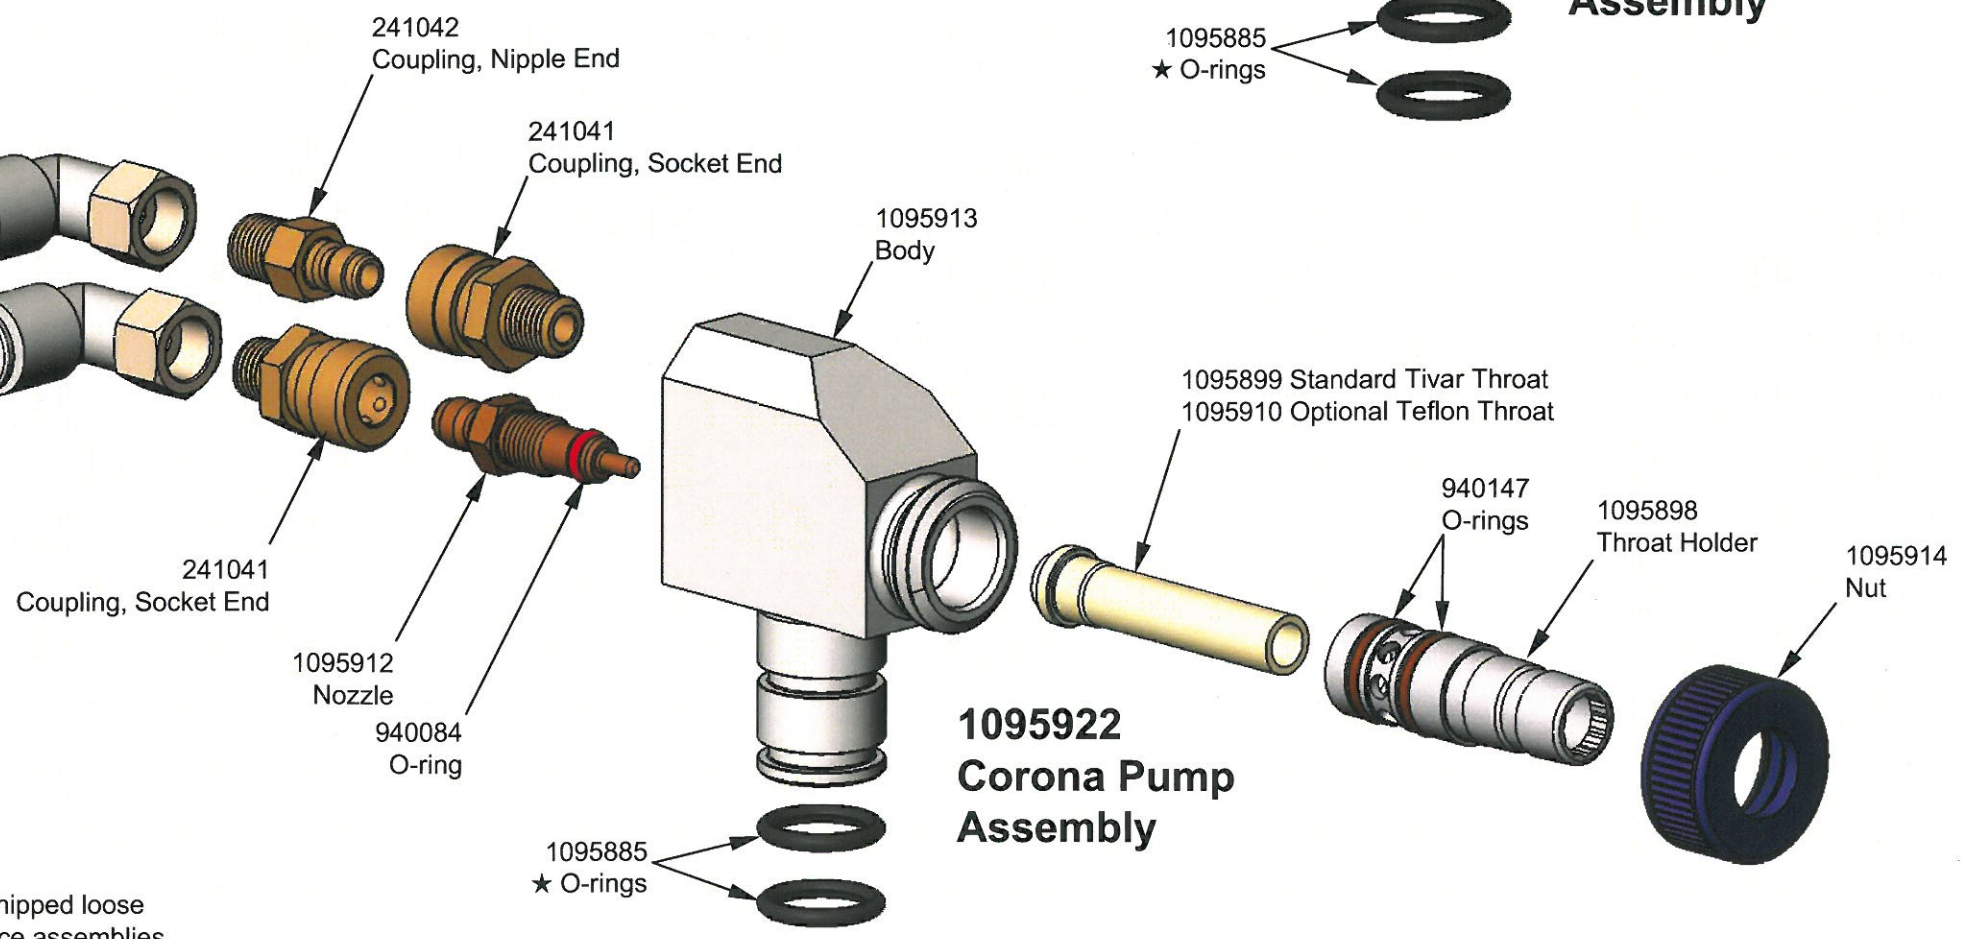

e® Generation II Powder Feed Pump

Corona Pump
Tribomatic® Pump

**1095924
Tribomatic Pump
Assembly**

Optional Pump Mounts

**1095922
Corona Pump
Assembly**

190 O-rings shipped loose
use with lance assemblies