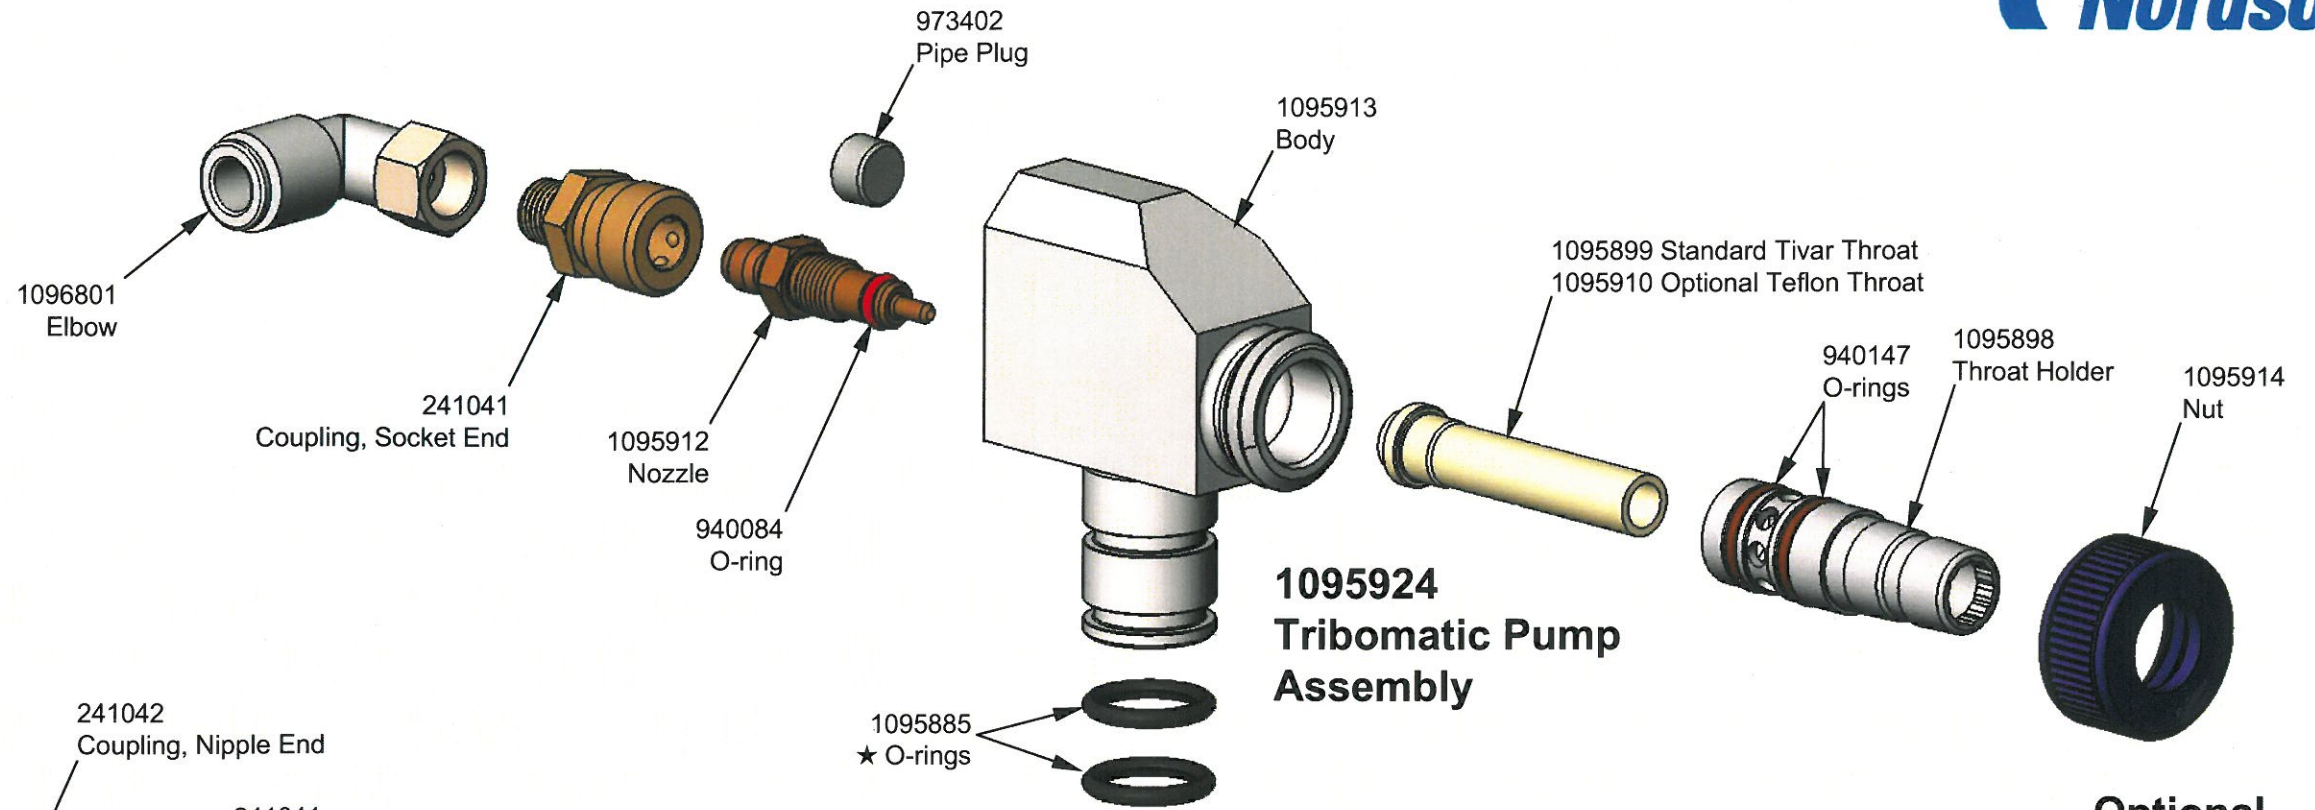

e® Generation II Powder Feed Pump

Corona Pump
Tribomatic® Pump

**1095924
Tribomatic Pump
Assembly**

Optional Pump Mounts

**1095922
Corona Pump
Assembly**

190 O-rings shipped loose
use with lance assemblies